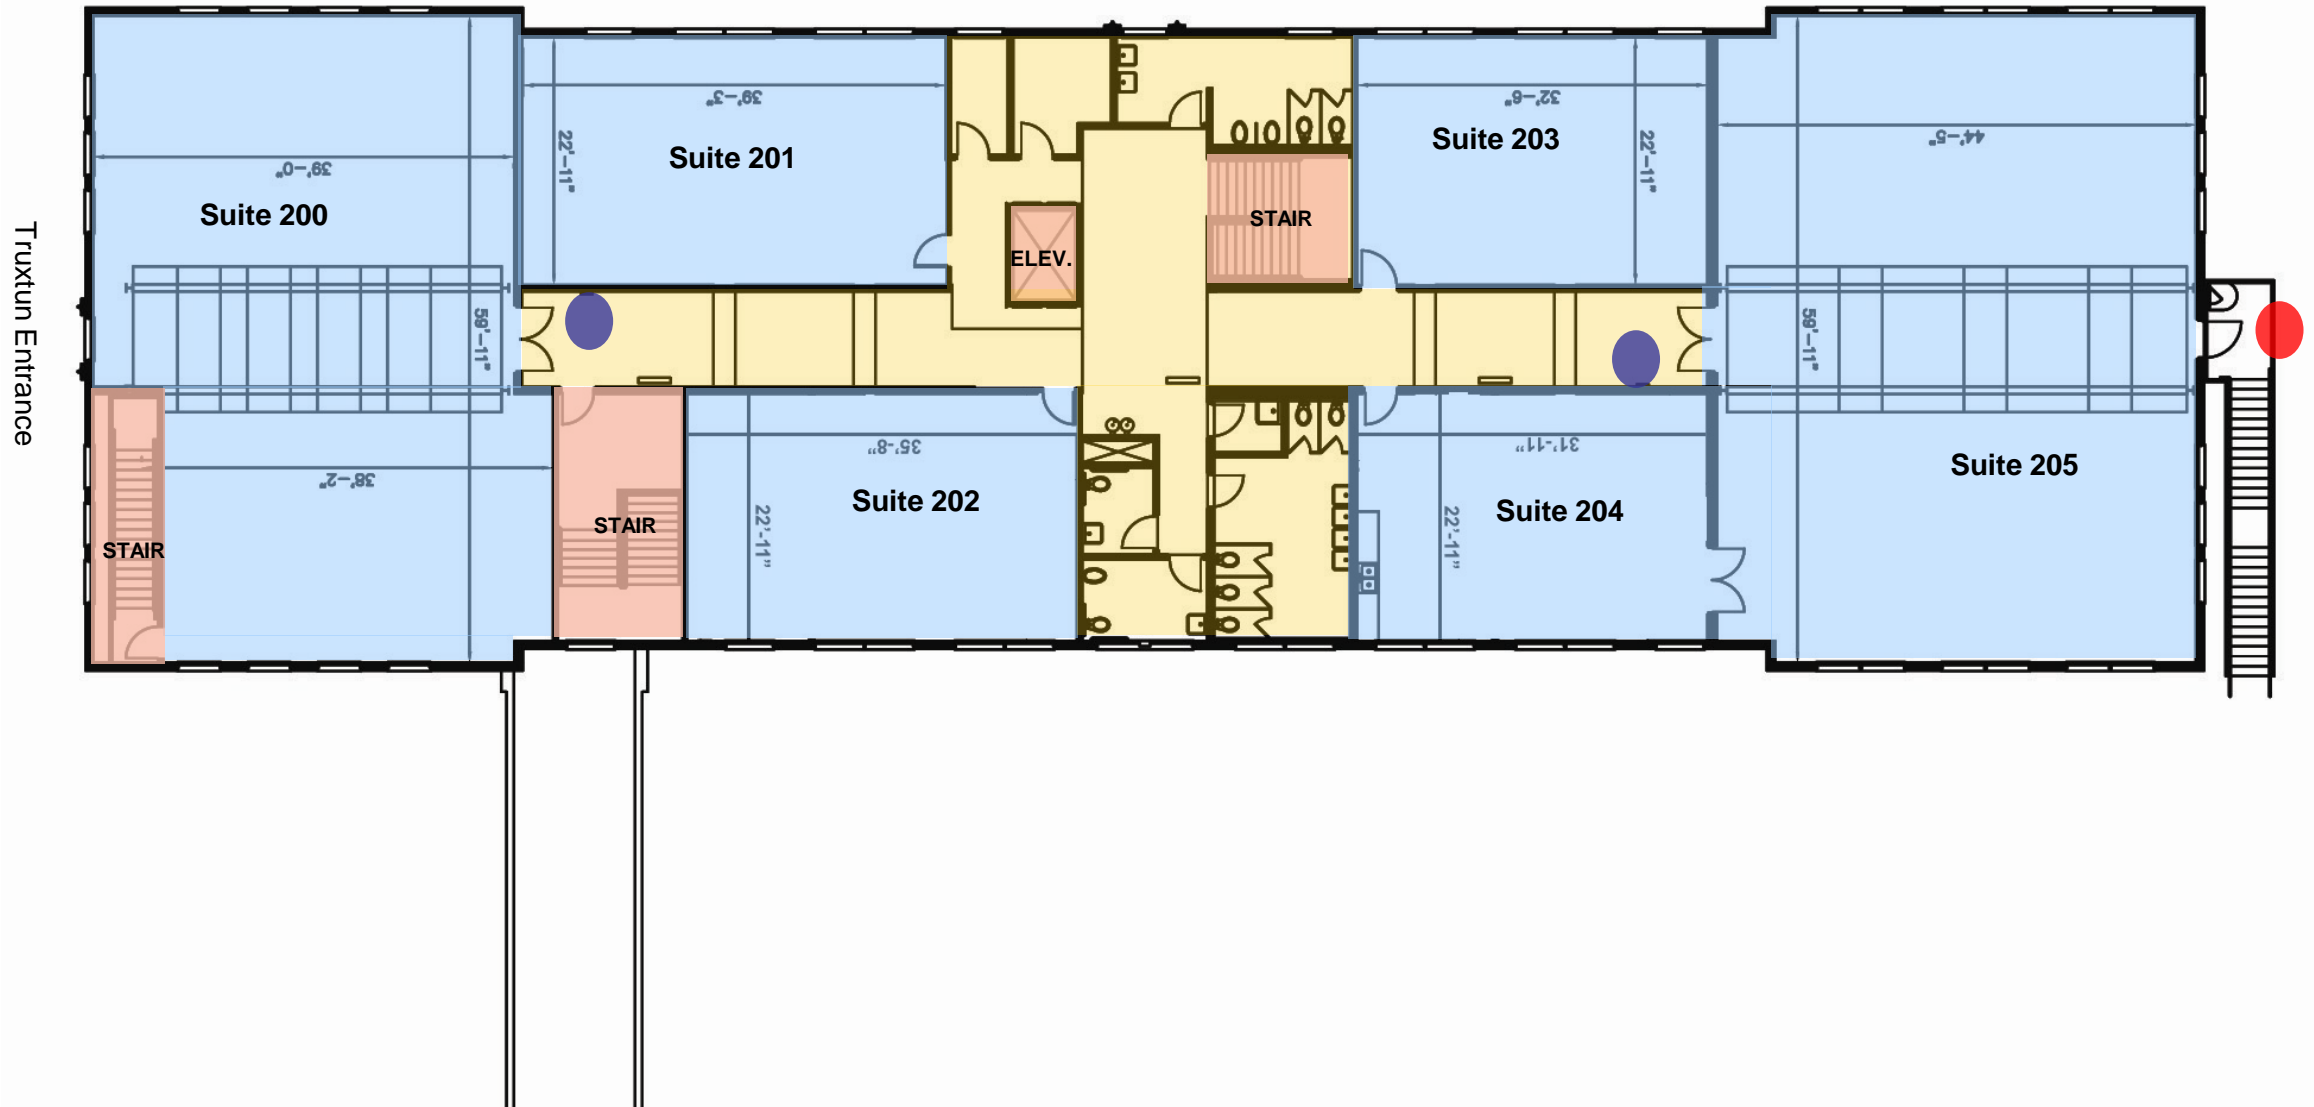

- Building Exit
- Fire Extinguisher

# NTC PROMENADE: BUILDING 176 – FIRST FLOOR

Roosevelt Entrance

 Building Exit

 Fire Extinguisher

# NTC PROMENADE: BUILDING 176 – SECOND FLOOR