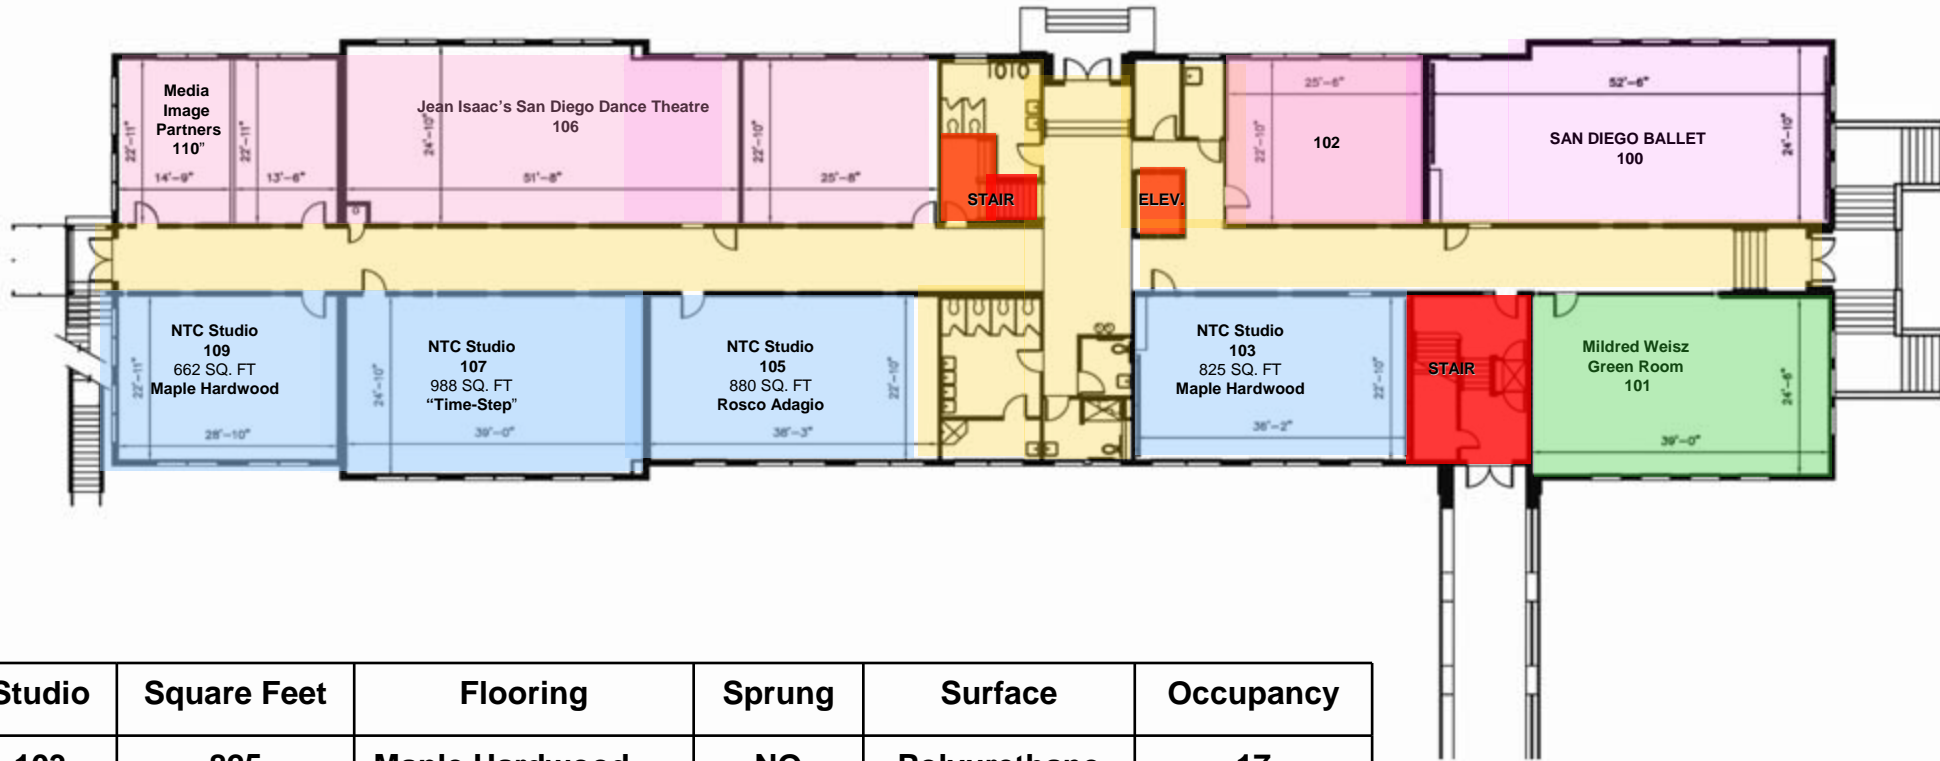

NTC PROMENADE: Dance Place San Diego First Floor

Studio	Square Feet	Flooring	Sprung	Surface	Occupancy
103	825	Maple Hardwood	NO	Polyurethane	17
105	880	Hardwood	YES	Rosco Adagio	18
107	988	Hardwood	YES	"Timestep"	20
109	662	Maple Hardwood	NO	Polyurethane	14
205	664	Maple Hardwood	NO	Polyurethane	10